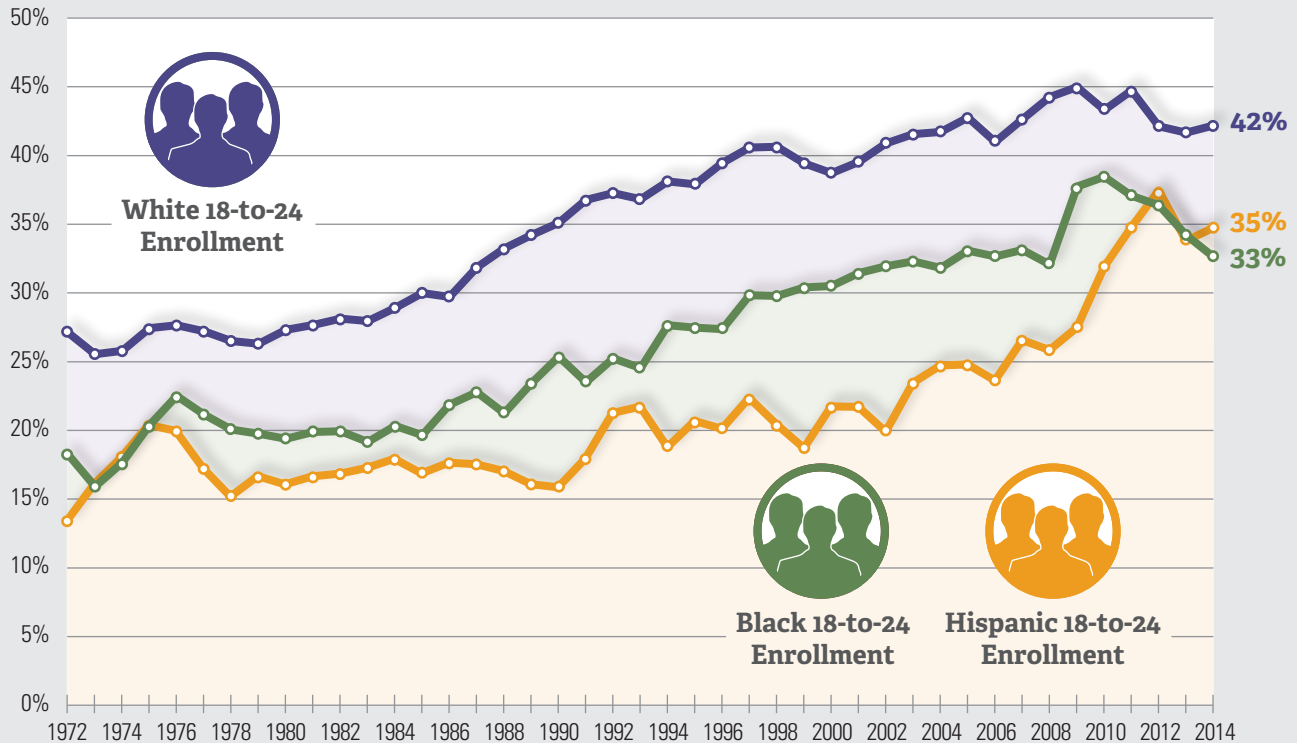

Figure C: Undergraduate Enrollment Rates by Race/Ethnicity for 18- to 24-Year-Olds: 1972–2014

From *A Primer on the College Student Journey* (American Academy of Arts & Sciences, 2016)