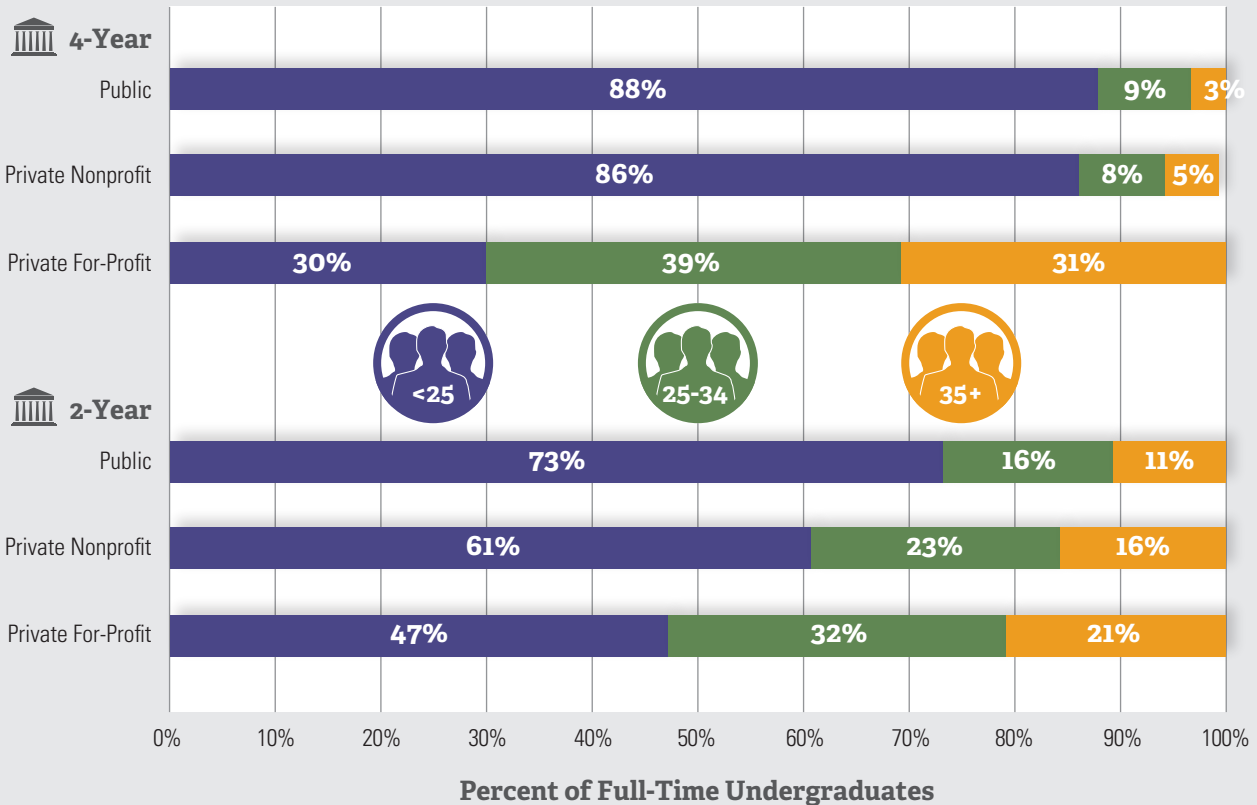

**Figure M: Percentage Distribution of Full-Time Undergraduate Enrollment, by Institution and Student Age: Fall 2013**

From *A Primer on the College Student Journey* (American Academy of Arts & Sciences, 2016)